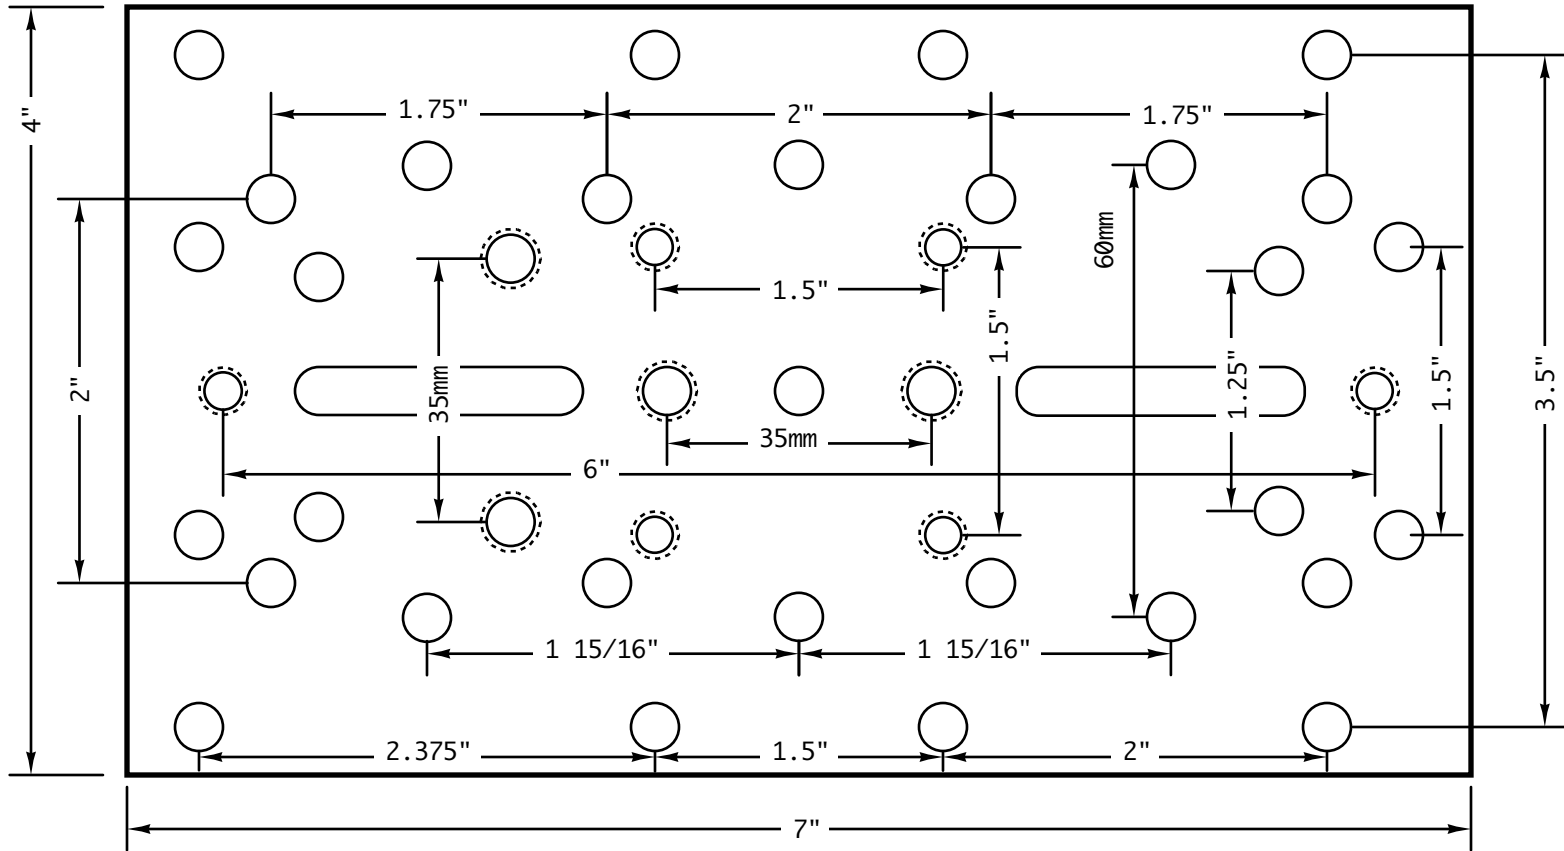

### LOSMANDY - DUPS Hole Pattern

-   
 5/16-18
-   
 1/4-20
-   
 .250"